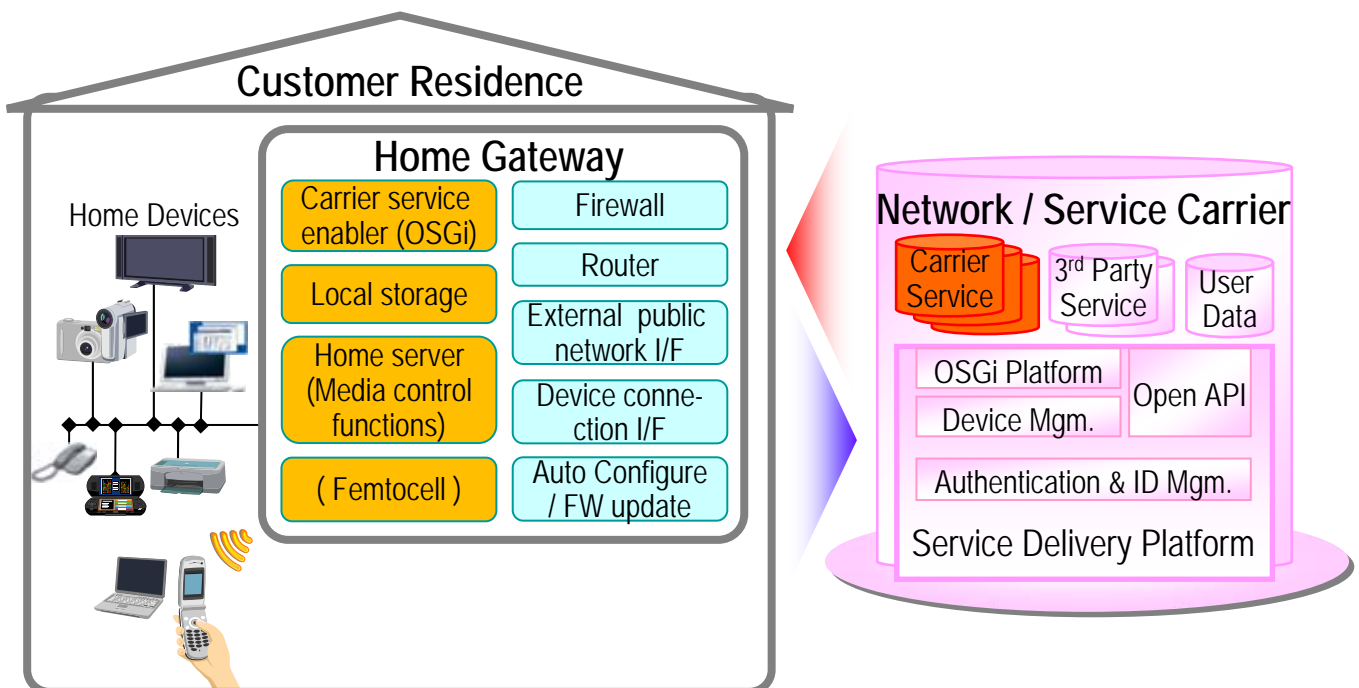

Home Gateway Solutions

Home Gateway enables home network devices accessing to the Internet. Our Home Gateway is based on high performance Router with Gigabit Ethernet, Wifi / DECT interface, OSGi and media control functions. With these functions, Video entertainment can be shared within residential. By combination with Femtocell and HomeGateway, contents control will be more flexible and convenient.

NEC's Home Gateway Solutions

Overview

- **Home Networking & Entertainment Services**
provided through media control and software management
- **Service Platform** of highest quality, reliability & performance
- **Utilization of Carrier Assets** (e.g. presence information from Home Gateway, location information and subscriber information)

Why NEC's Home Gateway Solutions

- **Consulting Services**
(Service model generation & platform architecture design)
- **Cutting Edge Service Solutions**
for this residential service platform
(Both Home Gateway device and all service delivery platform components)