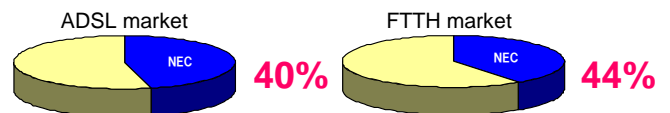

- NEC is a full member of **OSGi Alliance**

NEC as the Best Partner for Home Gateway Solutions

- **Home Networking & Entertainment Services**
  provided through media control and software management

- Increase sales / improve brand image
  - Increase sales by entering into the multimedia service business
- Reduce churn rate
  - Avoid customer attrition by keeping user data on the network

- **Service Platform** of highest quality, reliability & performance

- Rapid service deployment
  Technical advantages
  - Enable rapid end-2-end system construction
  - Provide services with proven high quality

- **Utilization of Carrier Assets**
  (e.g. presence information from Home GW, location information and subscriber information)

- Acquire new users
  - Acquire new users with new services only available from the carrier
- Increase sales
  - Increase ARPU by providing new services
  - Increase revenue by developing new businesses with 3rd parties

NEC Corporation

7-1, Shiba 5-chome, Minato-ku, Tokyo, 108-8001, Japan (NEC Headquarters Bldg.)
<http://www.nec.com/>